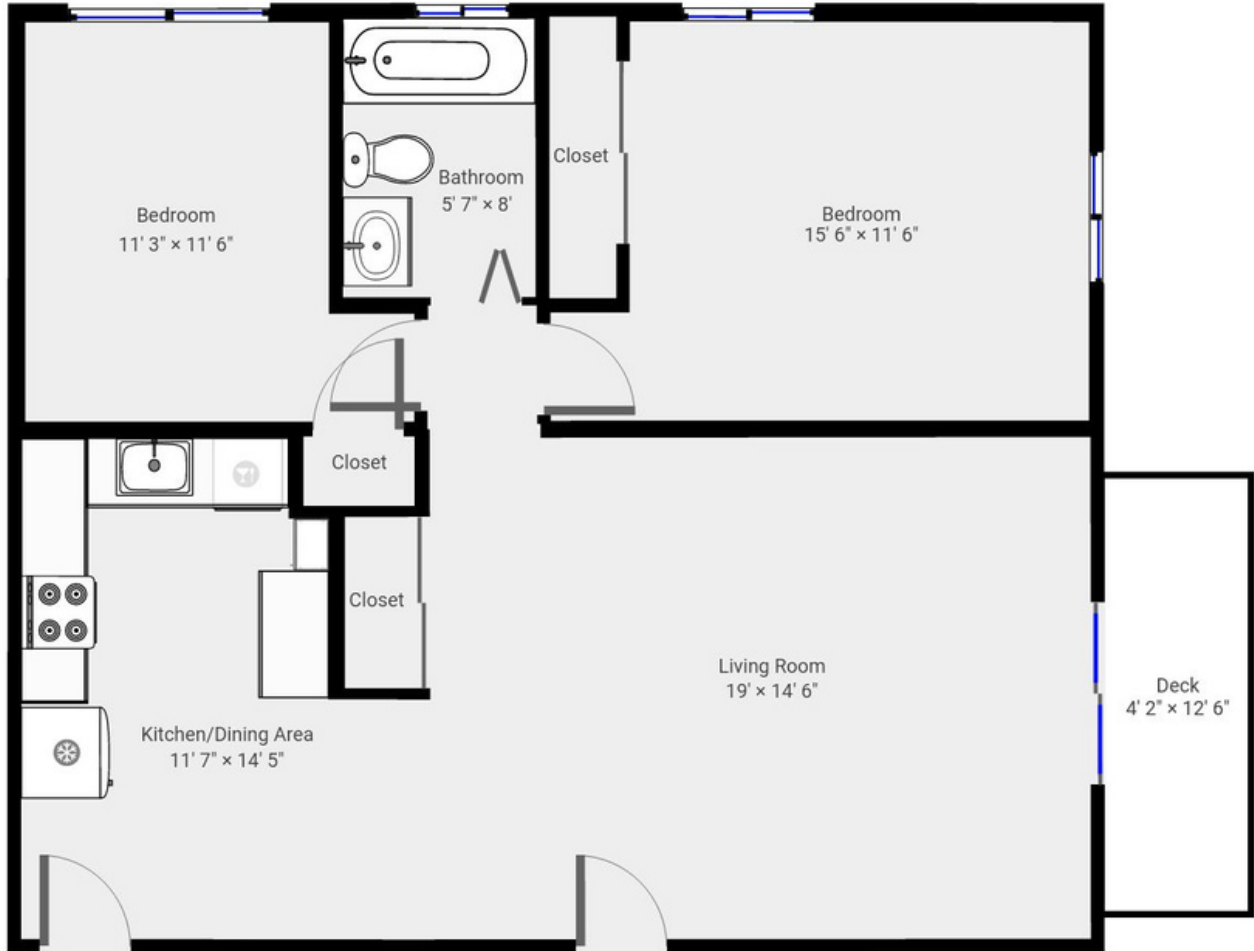

79 POPLAR STREET #9 ROSLINDALE

For representation purposes only, dimensions are estimates.

GOOD BOSTON LIVING TEAM

Sales Associate

617.971.7080

team@goodbostonliving.com

goodbostonliving.com

Unlimited